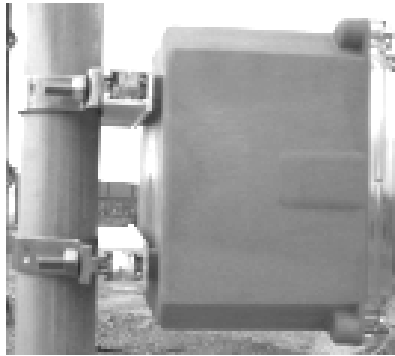

CLICK2ENTER, INC.

P.O. Box 1532
Sonoma, CA 95476
Phone Toll Free: (877) 939-3800
Fax: (707) 996-3739
Email: info@click2enter.net

Enclosures

Pole Mounting Kits

Features and Benefits

- These kits contain all aircraft-grade aluminum components and stainless steel fasteners, designed to securely fasten your Integra enclosure to a metal pole

<p>Pole Mounting Kits Part Number: PMK2/PMK3/PMK4</p>	<p>Aircraft-grade aluminum components and stainless steel fasteners, designed to securely fasten the C2E enclosure to a metal pipe. Three sizes: Kits Support: 2" , 3" , & 4" Diameter Pole</p>	<p>Call For Pricing</p>
---	--	--------------------------------